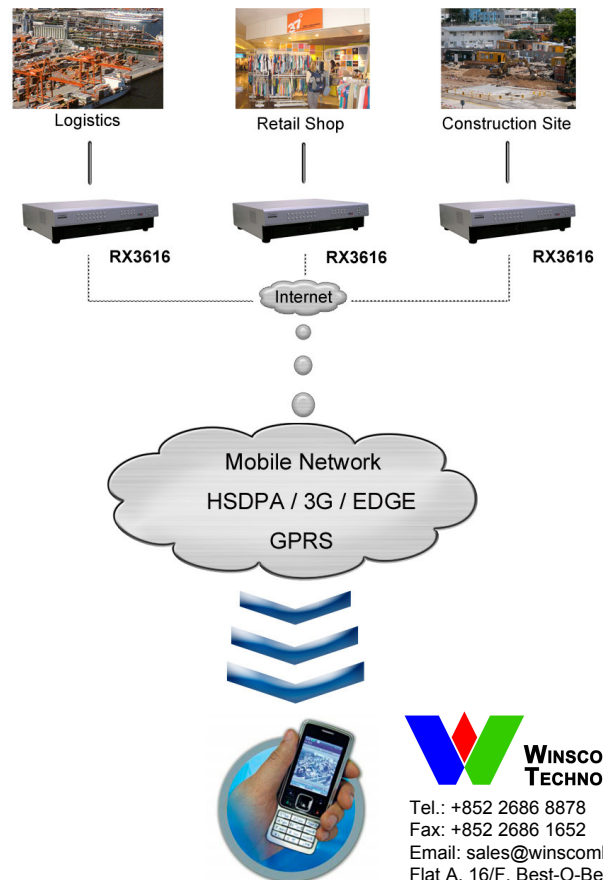

TeleEye M-303 on Mobile Phone

WINSKOM TECHNOLOGIES
Tel.: +852 2686 8878
Fax: +852 2686 1652
Email: sales@winscomhk.com
Flat A, 16/F, Best-O-Best Com. Ctr.
32-26 Ferry St., Kowloon, Hong Kong.
www.winscomhk.com

TeleEye Group
Hong Kong (Head Office)
Signal Communications Limited

China Tel: (86) 755 2671 2122 Email: info@TeleEye.com.cn
Japan Tel: (81) 42 742 2690 Email: info@CAMERIO.co.jp
Singapore Tel: (65) 6745 3921 Email: sales@TeleEye.com.sg
U.K. Tel: (44) 1628 776061 Email: ukinfo@TeleEye.com

Flat 202-3, 2/F, Laford Centre, 838 Lai Chi Kok Road, Kowloon.
International: (852) 2995 5996
Fax: (852) 2995 5901
Croatia Tel: (385) 52383101 Email: info@TeleEye.com.hr
Philippines Tel: (632) 3650897 Email: contact@TeleEye.com.ph
Mauritius Tel: (230) 686 5238 Email: info@TeleEye.com.mu
South Africa Tel: (27) 11 557 9200 Email: info@TeleEye.co.za